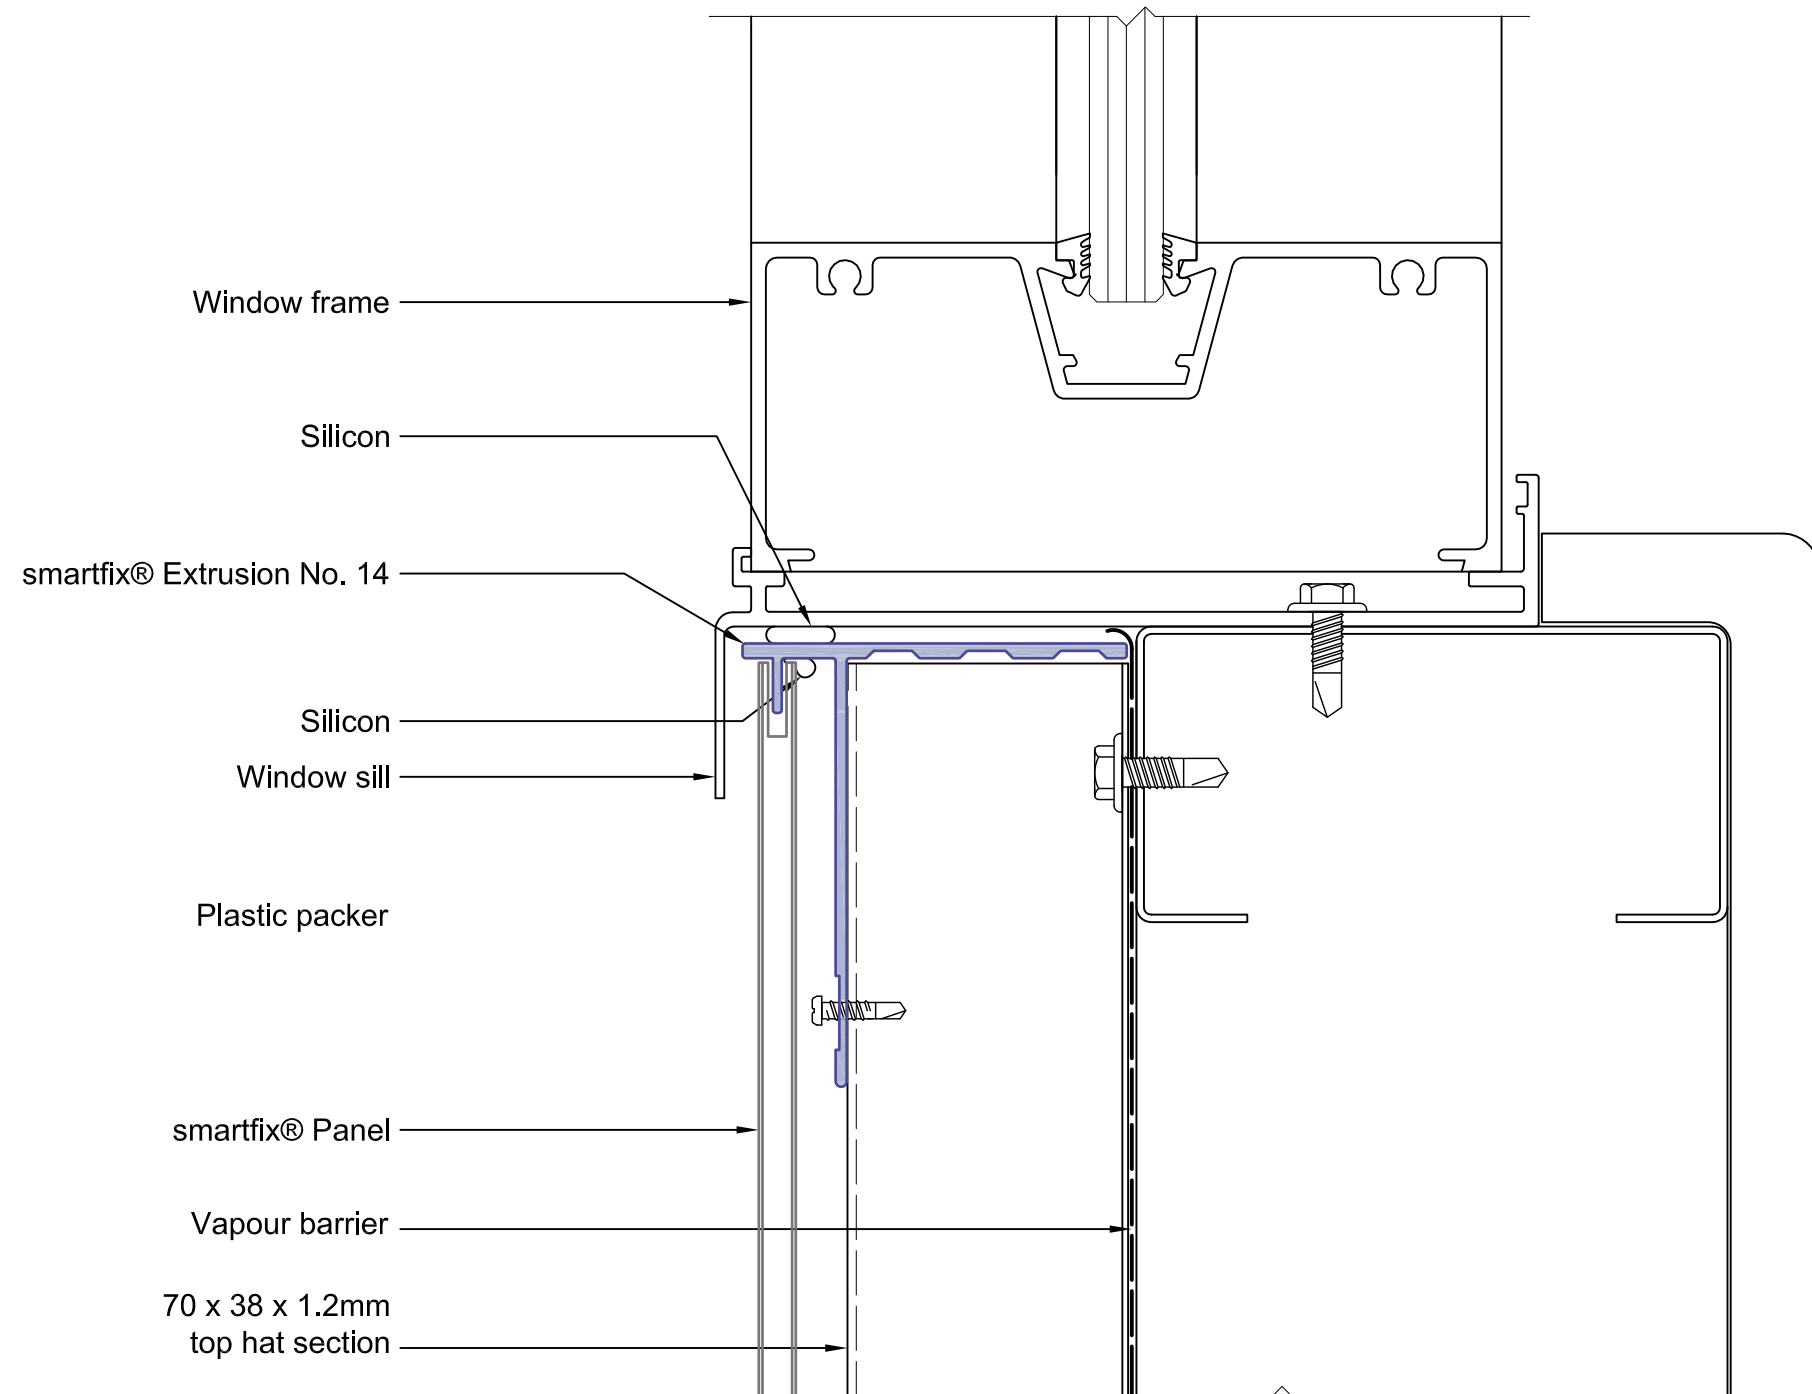

NOTE: DO NOT SCALE

DRAWING NO.	SMARTFIX - TYP. DETAIL 20
TITLE	TYPICAL WINDOW HEAD DETAIL USING EXTRUSION NO.14

NOTE: DO NOT SCALE

DRAWING NO.	SMARTFIX - TYP. DETAIL 48
TITLE	TYPICAL WINDOW SILL DETAIL USING EXTRUSION NO.14